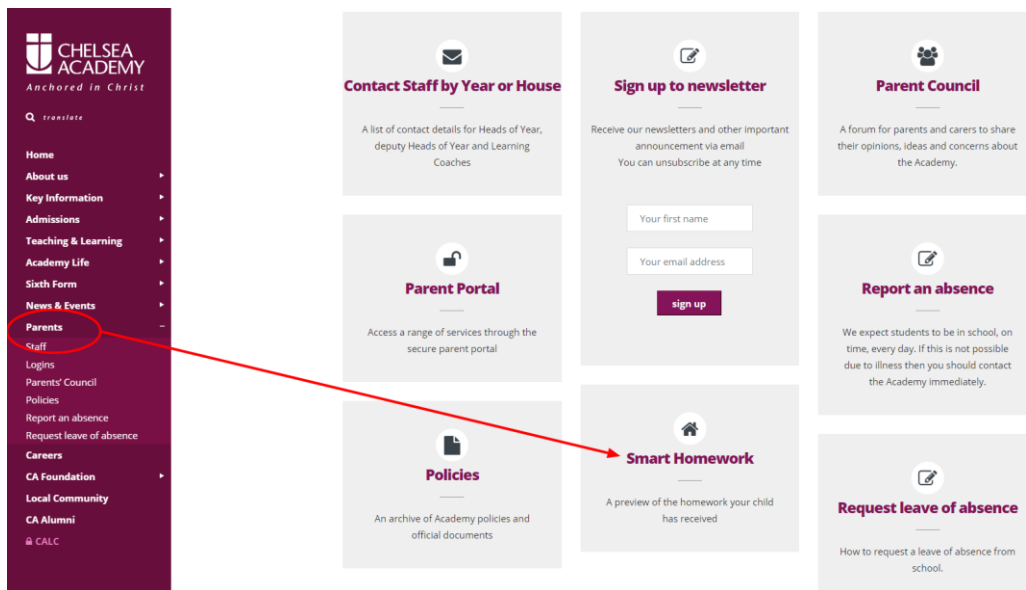

SMARTHOMEWORK PARENT QUICK GUIDE

For a video of how to do this, please use the following YouTube website address (or simply search 'smarthomework for parents' in YouTube): <https://www.youtube.com/watch?v=Nvr53ViXyO0>

You can access smarthomework by going to the website address <https://parents.realsmart.co.uk/smartparent/login> or by simply following the links on the website as below.

Once you have arrived at the smarthomework website, please click to register using the link indicated below.

Once you have registered a username and password (using letters and numbers and at least one capital letter) with contact details, you will be taken to this screen where you will be able to 'Add Association'.